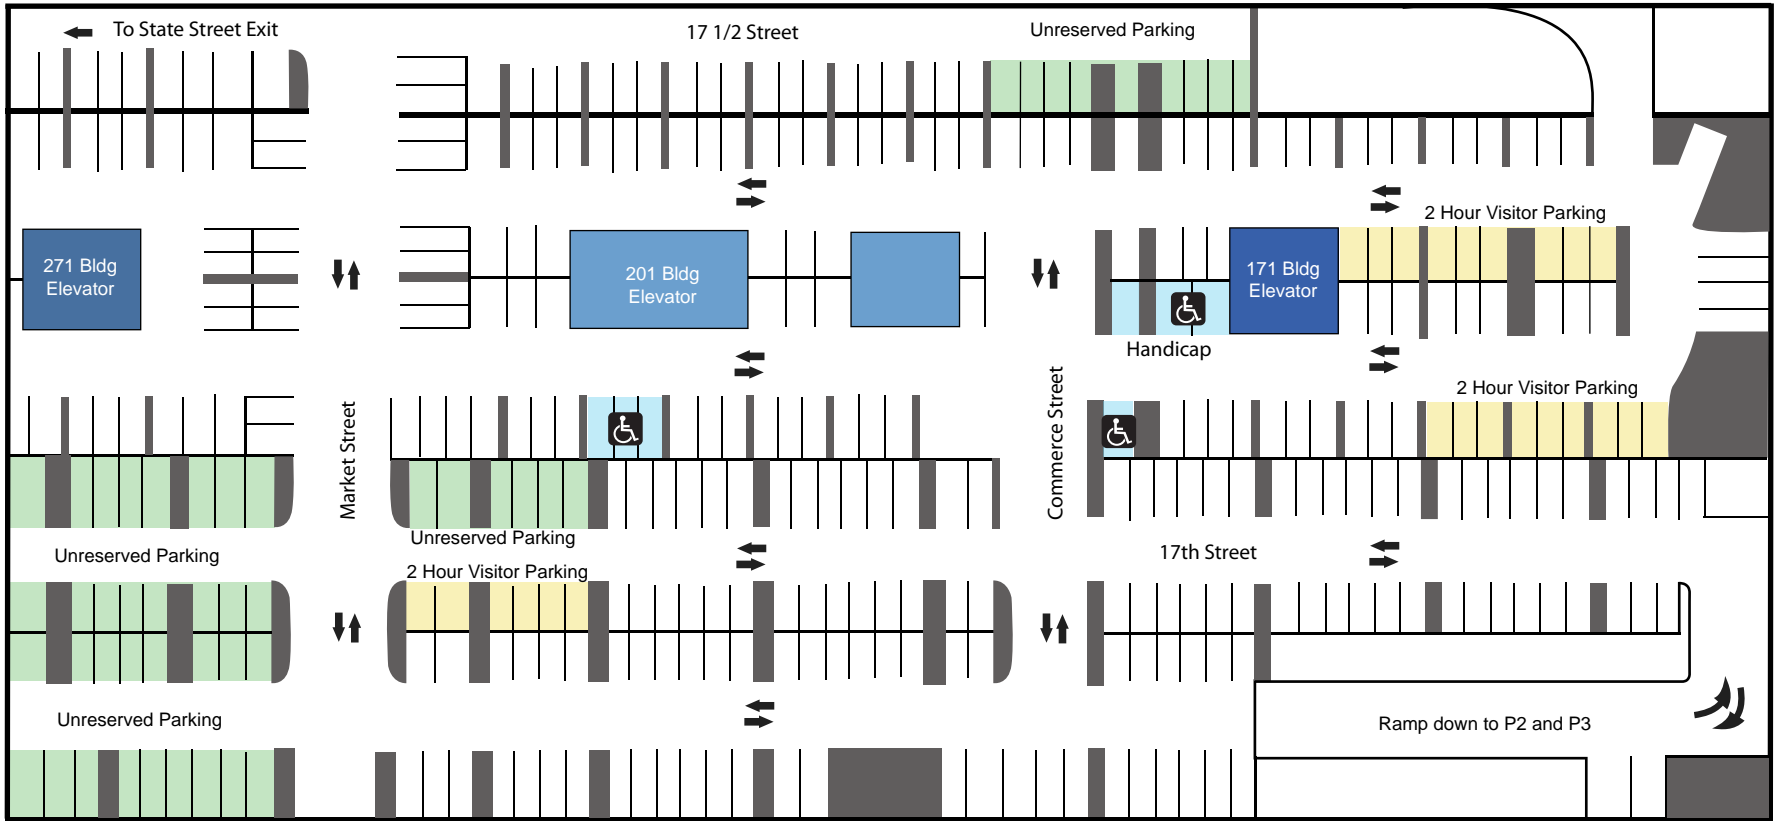

Parking Deck Map

P1 - Top Level

P1 - 17 1/2 Street Entrance

Dillards

SOUTH

2 Hour Visitor Parking
 Unreserved Parking
 Handicap Parking

Parking Deck Map

P2 - Middle Level

NORTH

SOUTH

2 Hour Visitor Parking
 Unreserved Parking
 Handicap Parking

Parking Deck Map

P3 - Bottom Level

NORTH

SOUTH

2 Hour Visitor Parking
 Unreserved Parking
 Handicap Parking