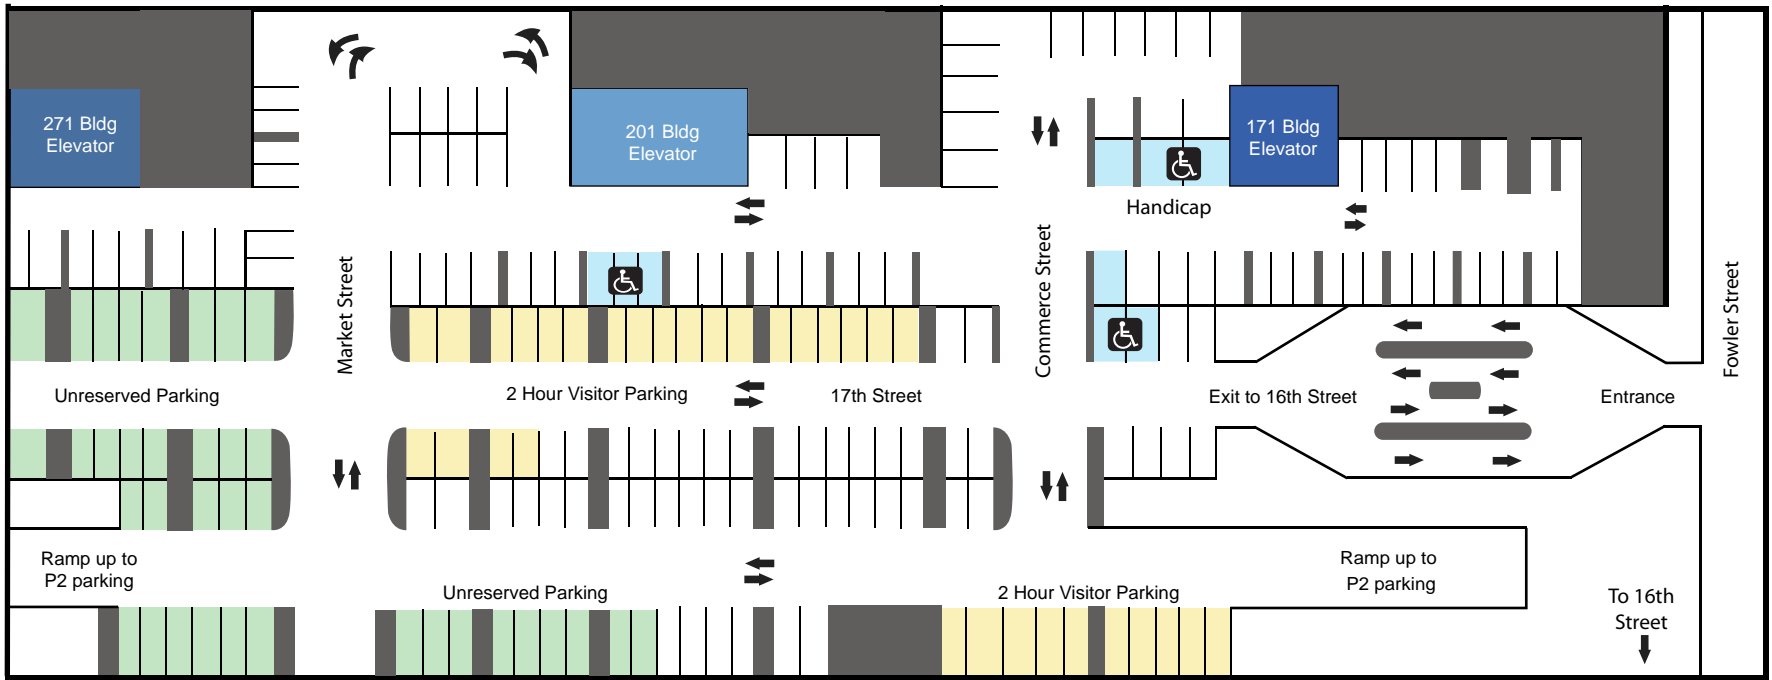

Parking Deck Map

P1 - Top Level

P1 - 17 1/2 Street Entrance

Dillards

SOUTH

2 Hour Visitor Parking
 Unreserved Parking
 Handicap Parking

Parking Deck Map

P2 - Middle Level

NORTH

SOUTH

2 Hour Visitor Parking
 Unreserved Parking
 Handicap Parking

Parking Deck Map

P3 - Bottom Level

NORTH

SOUTH

2 Hour Visitor Parking
 Unreserved Parking
 Handicap Parking