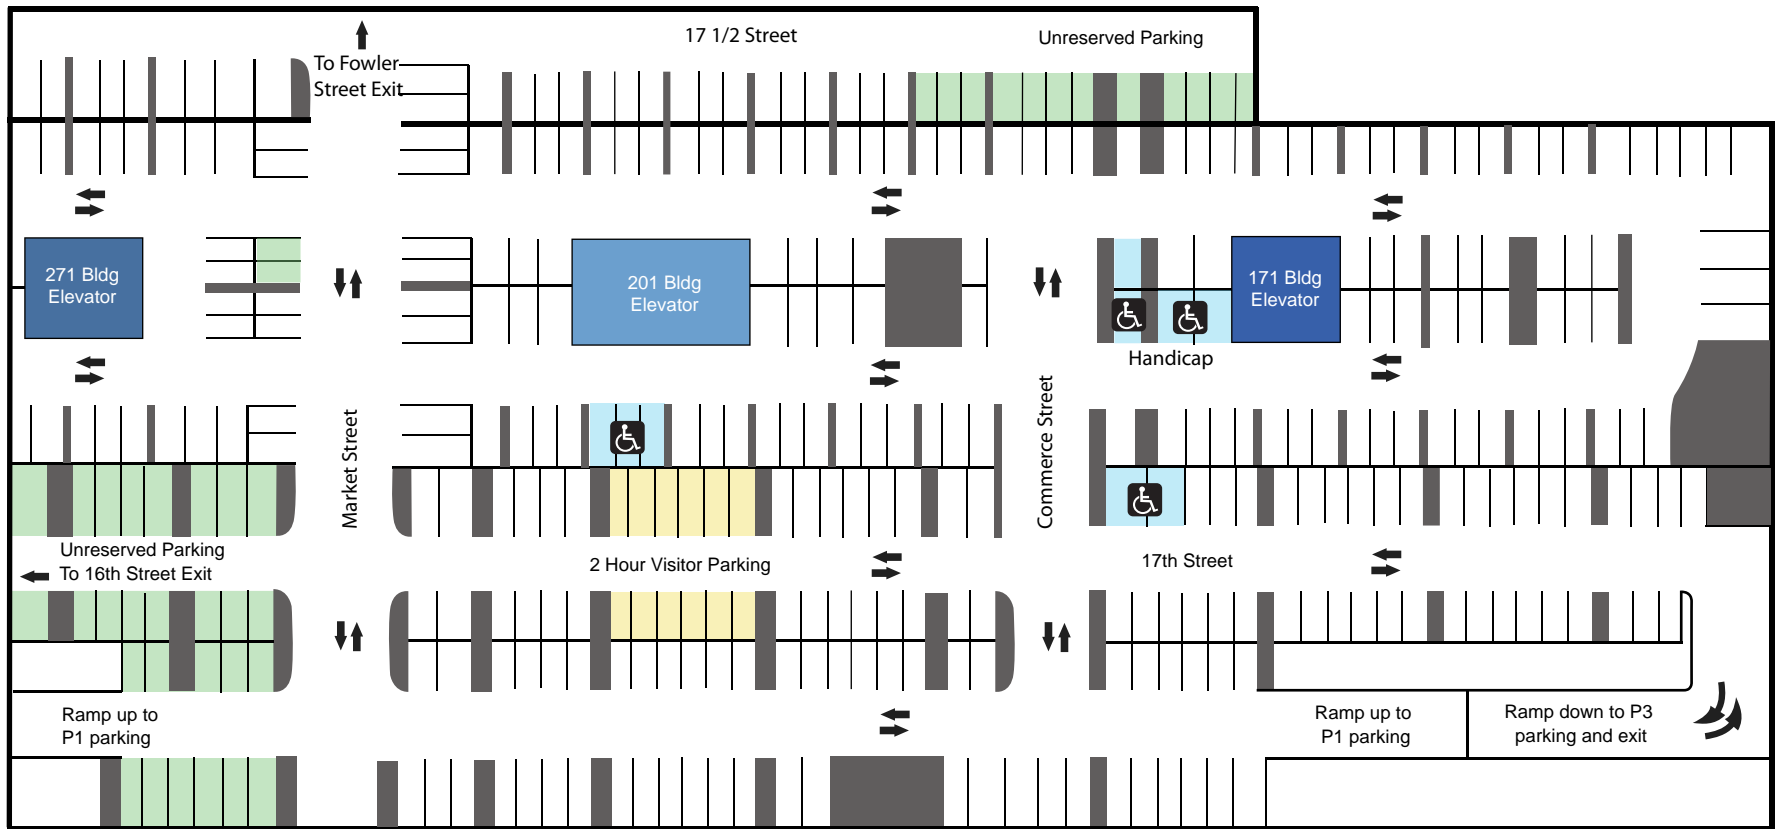

Parking Deck Map

P1 - Top Level

P1 - 17 1/2 Street Entrance

Dillards

SOUTH

2 Hour Visitor Parking
 Unreserved Parking
 Handicap Parking

Parking Deck Map

P2 - Middle Level

NORTH

SOUTH

2 Hour Visitor Parking
 Unreserved Parking
 Handicap Parking

Parking Deck Map

P3 - Bottom Level

NORTH

SOUTH

2 Hour Visitor Parking
 Unreserved Parking
 Handicap Parking